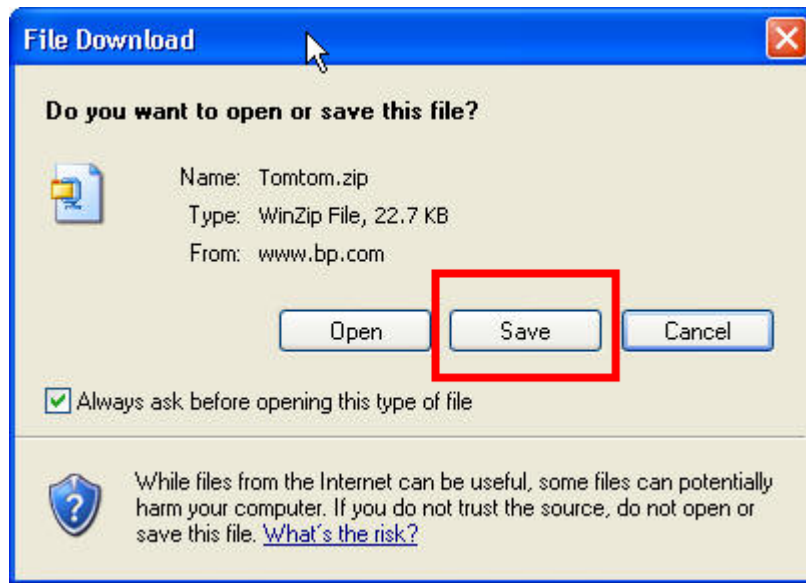

▶ [Register](#)

Related downloads

Download instructions and first steps how to upload BP sites on to your sat nav device.

▶ [POI download instructions: \(pdf, 422KB\)](#)

2. Click on "Save" in the appearing window.