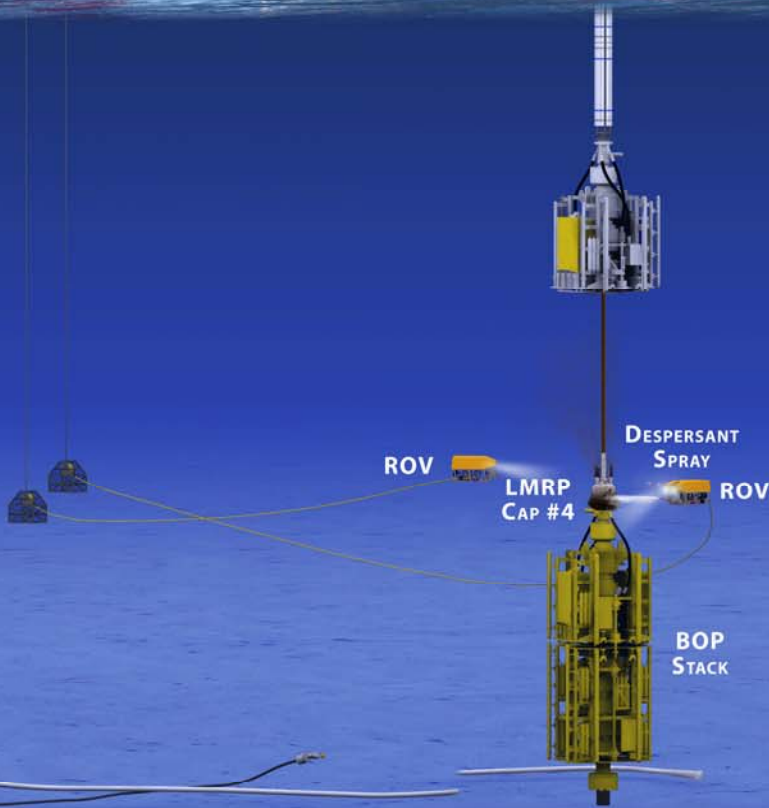

Technical Briefing

Kent Wells: Monday June 7th, 2010

Oil collection

LMRP Cap

LMRP CAP #4

LMRP Cap

Dimensions

13 ft Tall
4 ft Wide
3,500 lbs

LMRP Cap with Q4000 Direct Connect

Long Term Containment

Easier
Disconnect in a
Hurricane

New Manifold

Q4000 Direct
Connect