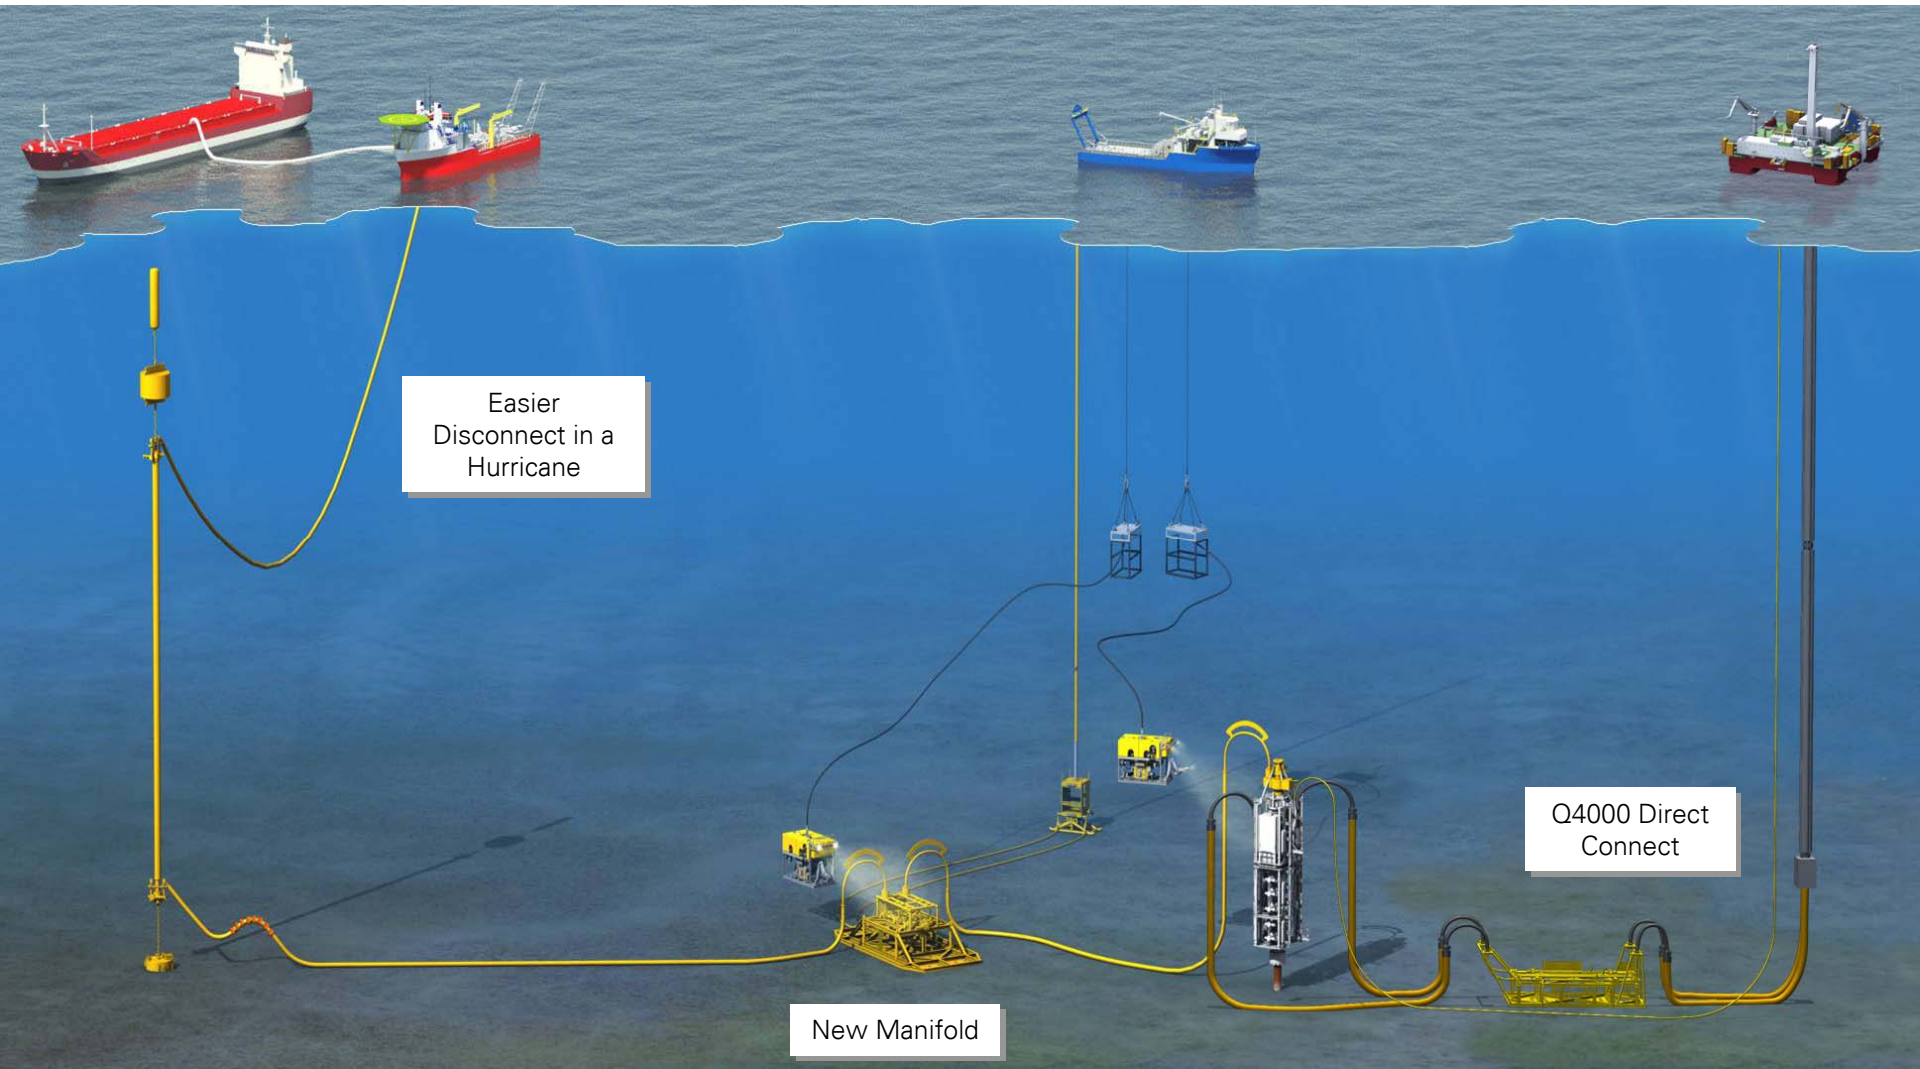

Technical Briefing

Kent Wells: Monday June 7th, 2010

Oil collection

LMRP Cap

LMRP CAP #4

LMRP Cap

Dimensions

13 ft Tall
4 ft Wide
3,500 lbs

LMRP Cap with Q4000 Direct Connect

Long Term Containment

Easier
Disconnect in a
Hurricane

New Manifold

Q4000 Direct
Connect