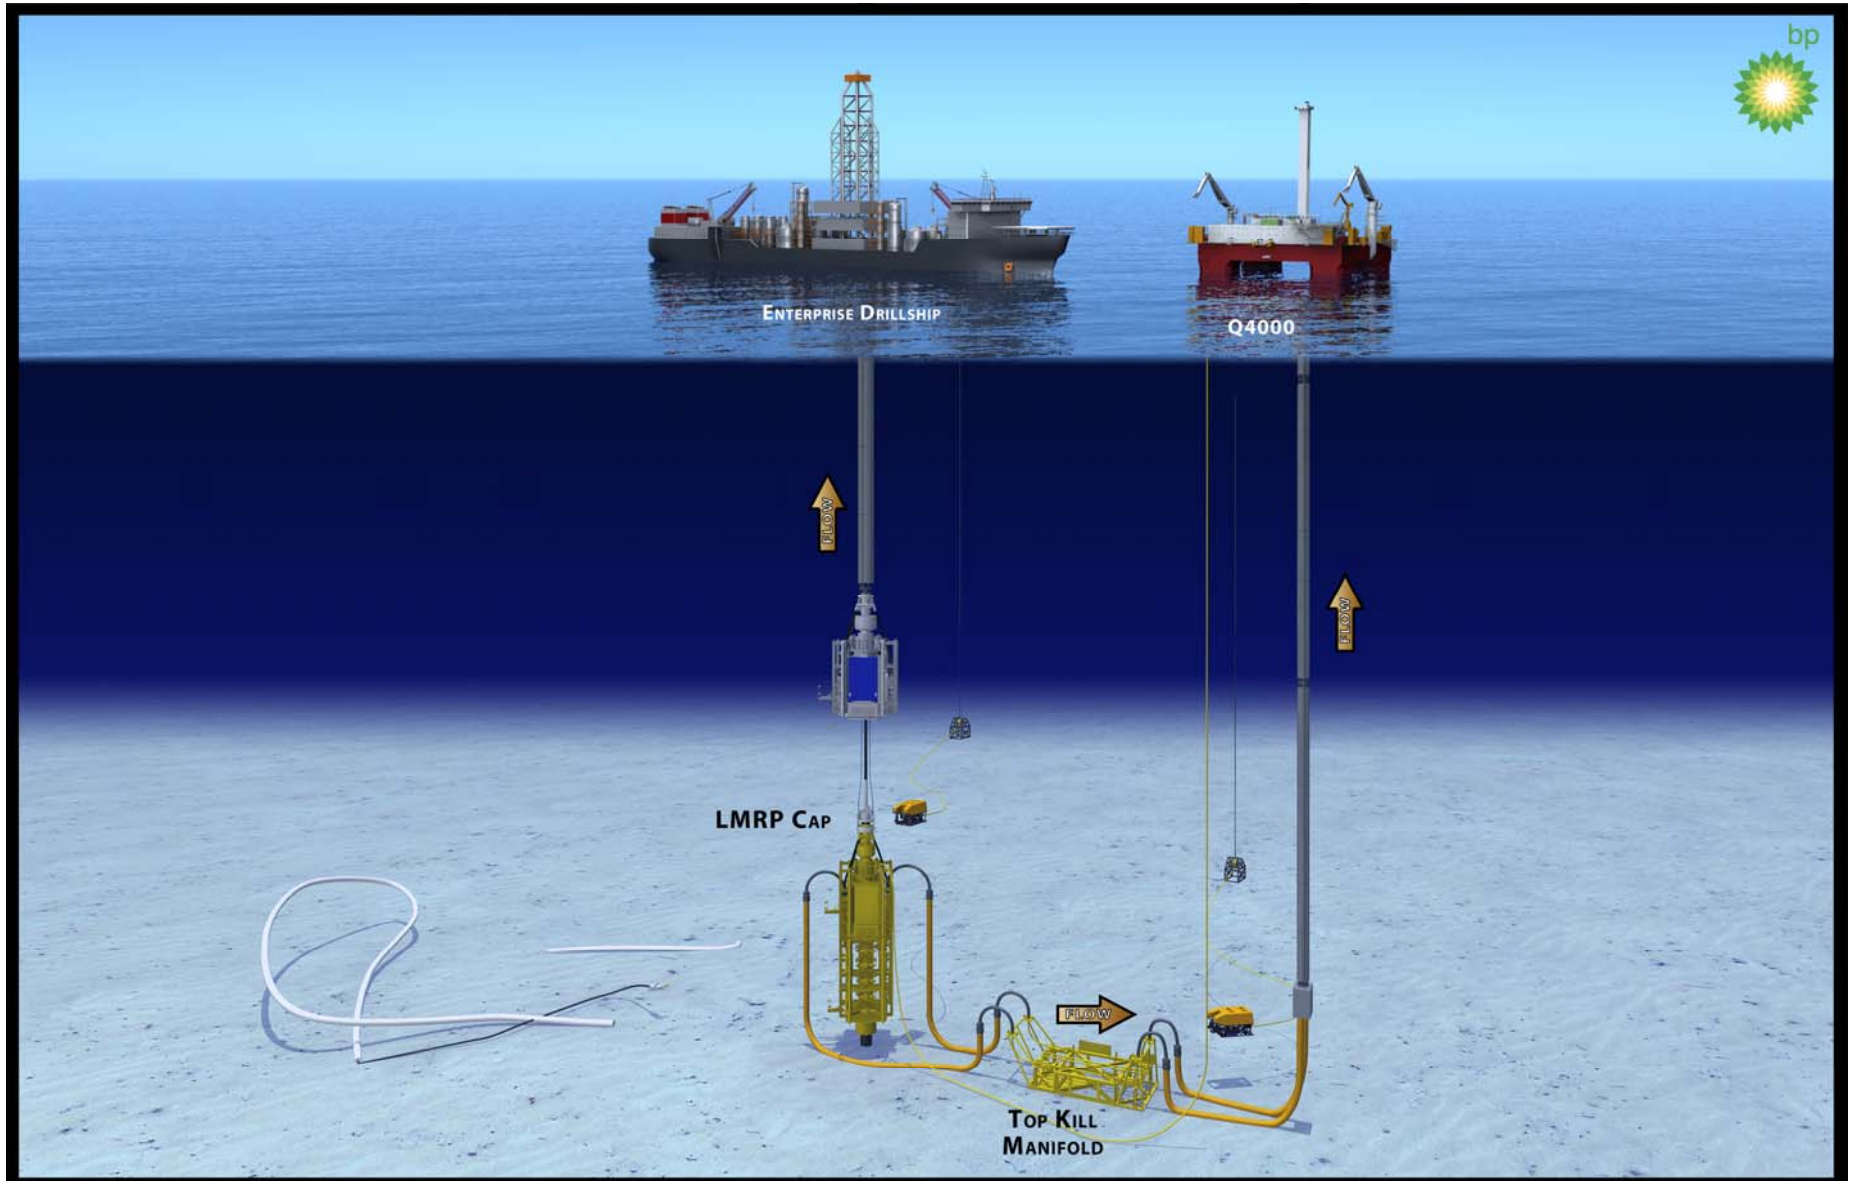

Technical Briefing

Kent Wells: Monday June 7th, 2010

Oil collection

LMRP Cap

LMRP CAP #4

LMRP Cap

Dimensions

13 ft Tall
4 ft Wide
3,500 lbs

LMRP Cap with Q4000 Direct Connect

Long Term Containment

Easier
Disconnect in a
Hurricane

New Manifold

Q4000 Direct
Connect