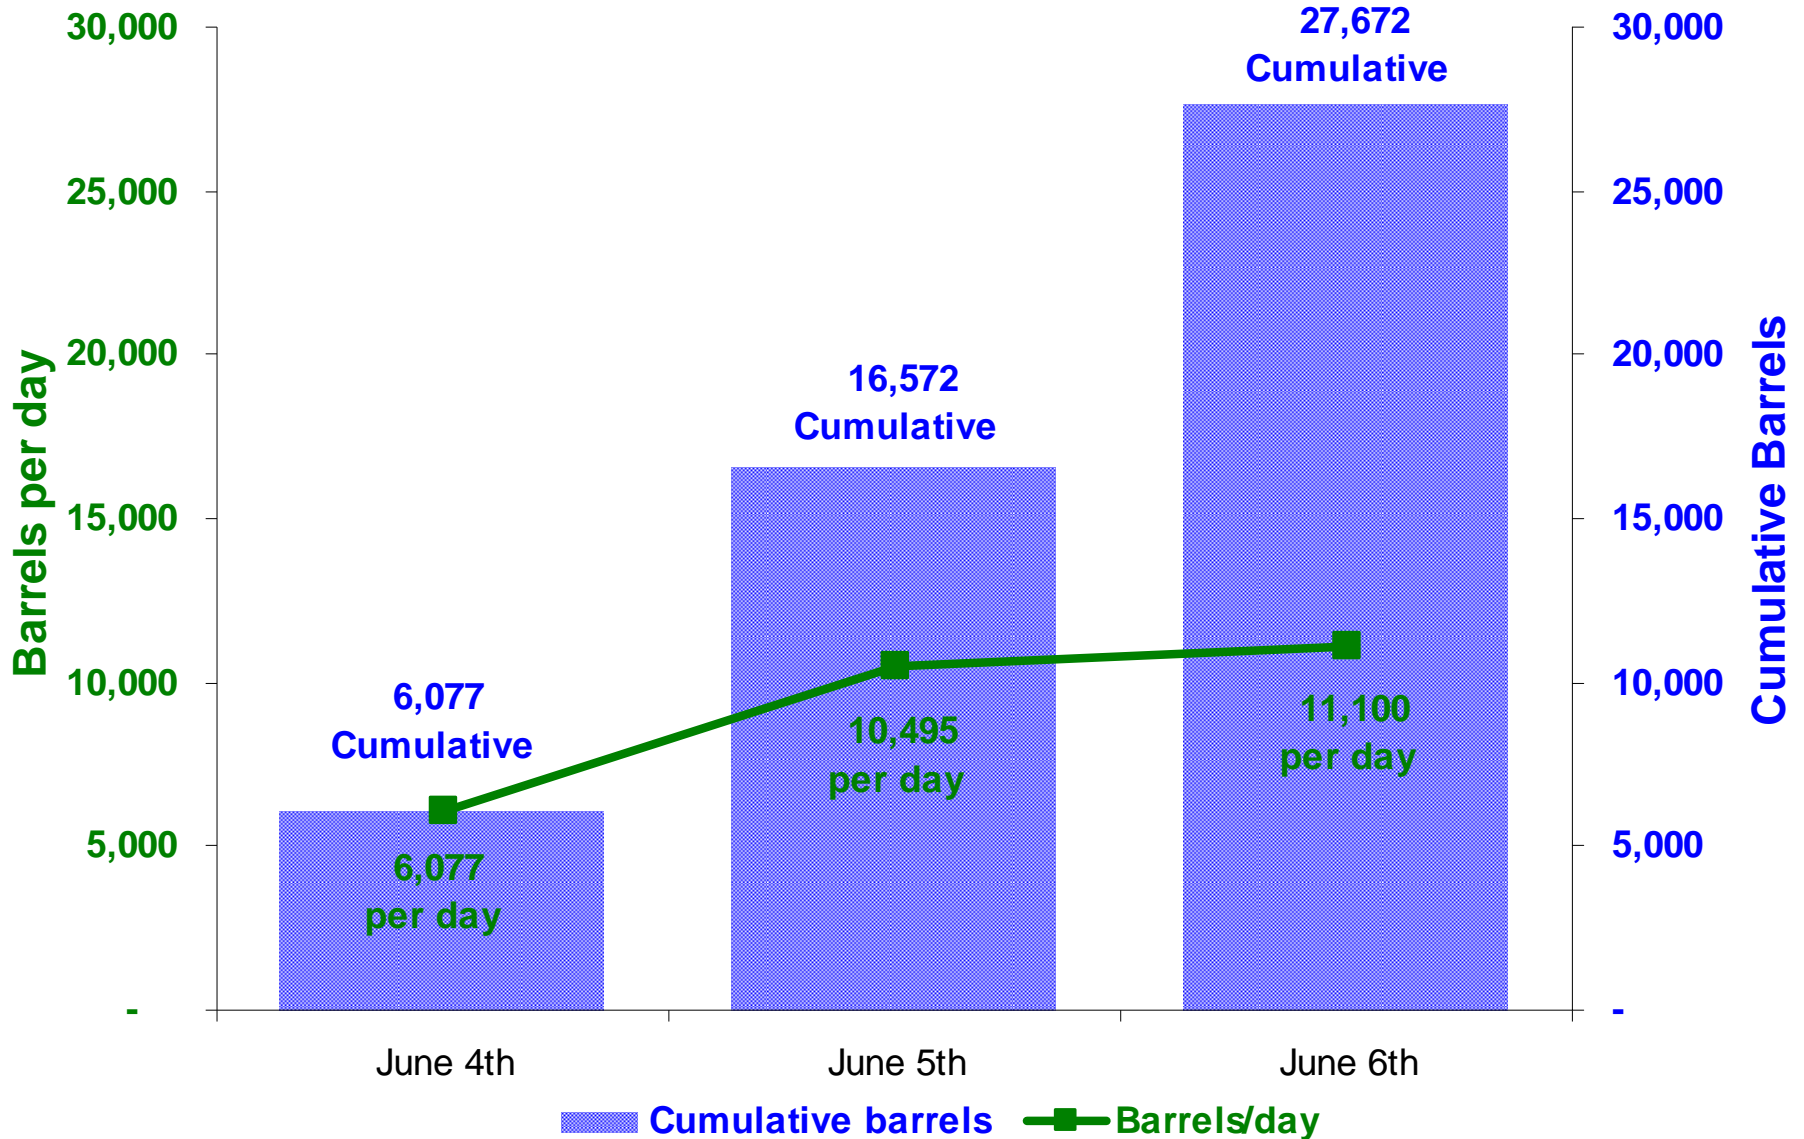

Technical Briefing

Kent Wells: Monday June 7th, 2010

Oil collection

LMRP Cap

LMRP CAP #4

LMRP Cap

Dimensions

13 ft Tall
4 ft Wide
3,500 lbs

LMRP Cap with Q4000 Direct Connect

Long Term Containment

Easier
Disconnect in a
Hurricane

New Manifold

Q4000 Direct
Connect