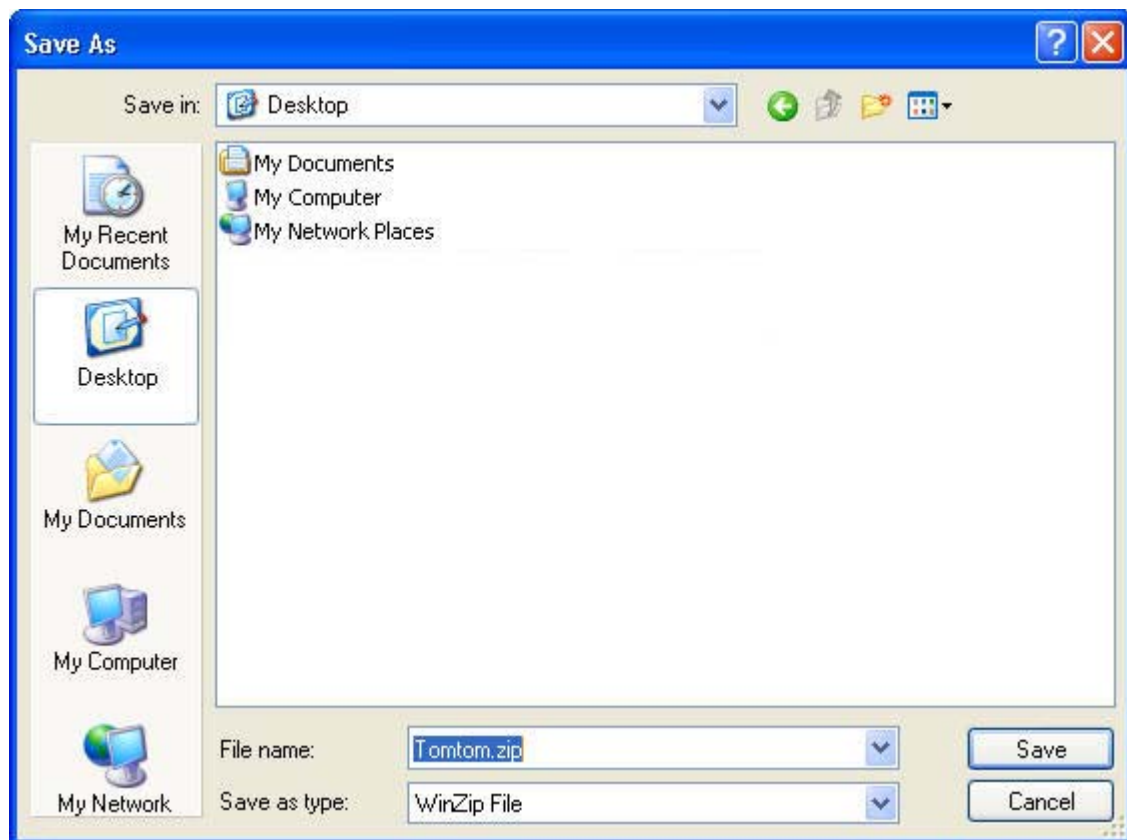

3. Select preferred saving location on your hard drive in this case "Desktop".