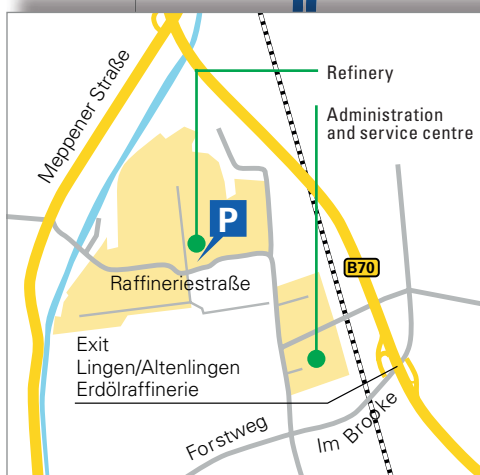

Motorways and major roads in the Lingen area

BP Europa SE

BP Lingen

Refinery

Raffineriestraße 1
49808 Lingen (Ems)

Administration and service centre

Waldstraße 145
49808 Lingen (Ems)

Phone administration and service centre: +49 591 3196 0000

Phone refinery: +49 591 611-0

Lingen City centre map

Location map

Enjoy your customer experience and refuel your car with fuels produced by BP Lingen at one of the Aral gas stations close to the refinery.

Phone refinery: +49 591 611-0

How to find us ...

... by car:

From Oldenburg and Bremen:
Exit the A1 at Holdorf (exit 66) and join the B214 heading for Lingen; just before you reach Lingen turn right and go along the B70 towards Meppen; leave the B70 at the Erdölraffinerie exit.

From Emden and the Ruhr area:
Exit the A31 at Lohne/Lingen (exit 25) and join the B213 heading for Lingen, just before you reach Lingen turn right and go along the B70 towards Meppen; leave the B70 at the Erdölraffinerie exit.