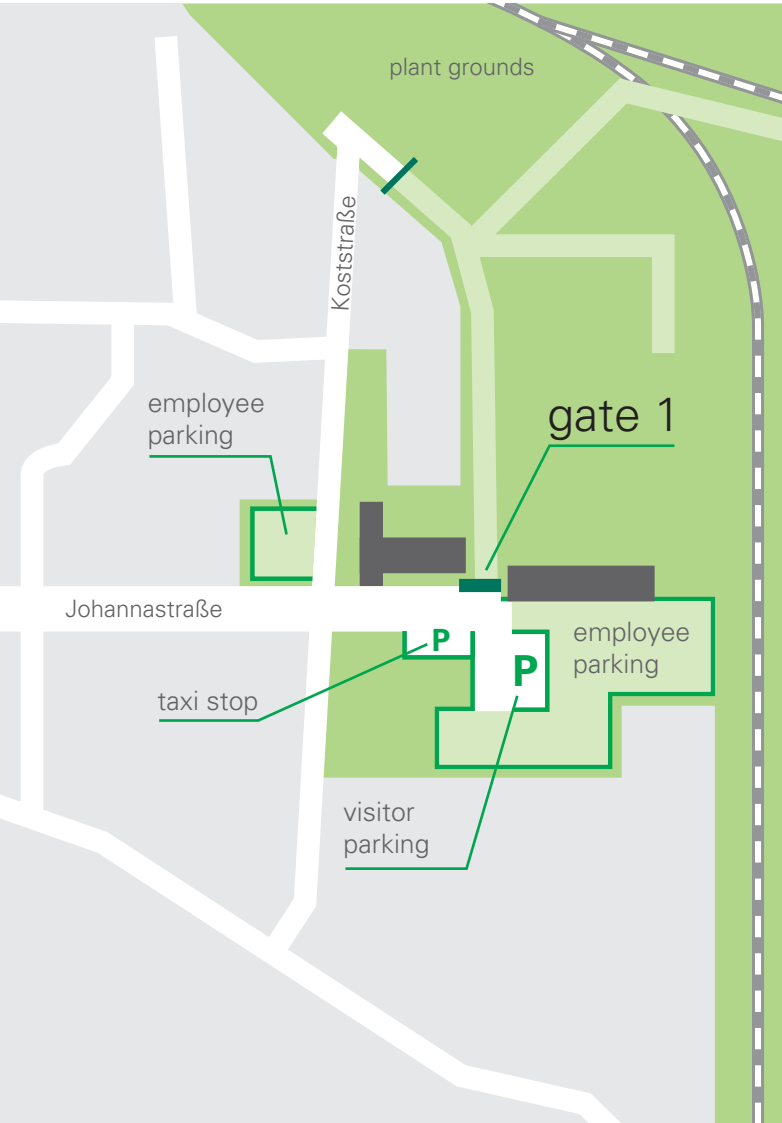

How to find us

Ruhr Oel GmbH – BP Gelsenkirchen
Horst site

Address

Johannastraße 2-8, 45899 Gelsenkirchen

Information for SAT navigation systems

Enter Johannastraße 2-8 as destination. After you have arrived, follow the signs for visitors.

By car via motorway A 42

Exit the A 42 at Gelsenkirchen Heßler (exit 15), follow direction GE-Heßler/GE-Horst, follow Lehrhovebruch, after approx. 450 m turn left onto Grothusstraße, follow An der Rennbahn for approx. 1.7 km, turn right onto Turfstraße. After 300 m turn right onto Johannastraße and follow road for 900 m.

By car via motorway A 2

Exit the A 2 at Essen/Gladbeck (exit 5), follow direction Essen on B 224. After approx. 1 km turn left onto Horster Straße, follow course of road for approx. 2.6 km. Turn left onto Schmalhorststraße, continue on Turfstraße. After 300 m turn right onto Johannastraße and follow road for 900 m.

Taxi

Instruct the driver to drop you at the taxi stop.

gate 1 – visitor entrance and delivery

Johannastraße 2-8, 45899 Gelsenkirchen

gate 2 – tank truck loading / delivery

Gelsenbergstraße, 45899 Gelsenkirchen